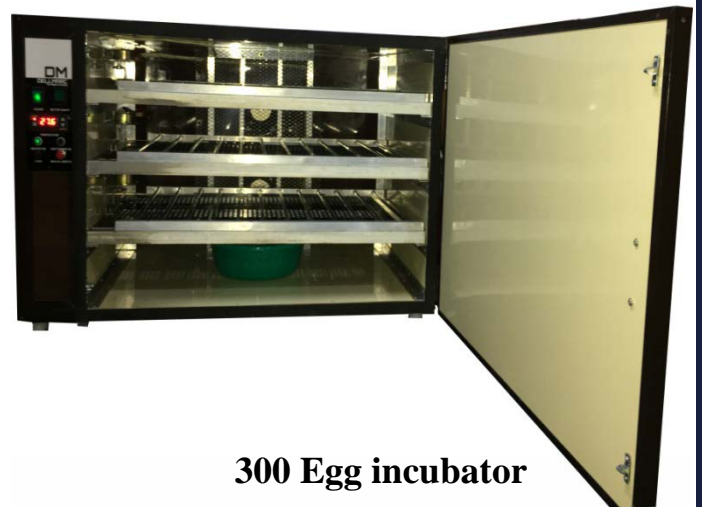

300 Egg incubator