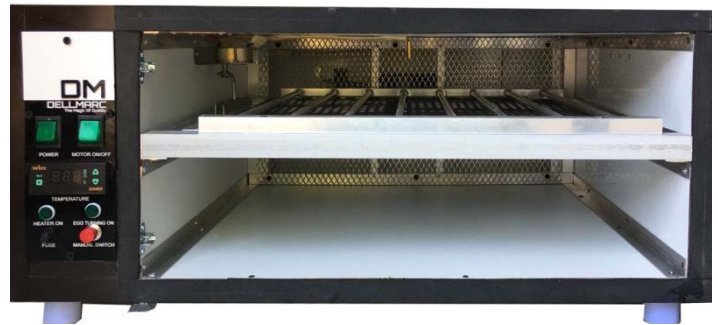

100 Egg incubator

DellMarc Egg Incubators
Door No:9/65-C Ambadath Building Kolathur,
Nellayi, Thrissur, Kerala-680305
www.dellmarc.com Email:-dellmarcindia@gmail.com
Phone:-8943270001, 8943077000, 8943270008