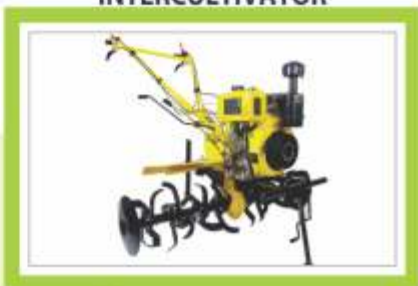

POWER SPRAYER 4 STROKE

**WEEDER (INTERCULTIVATOR)
(KK-IC-200P) PETROL 4STROKE**

HTP PUMP 18MM,22MM,30MM,50MM

**KISAN KRAFT KK-IC-350D WEEDER/
INTERCULTIVATOR**

**KISAN KRAFT (KK-IC-400D)
INTERCULTIVATOR**