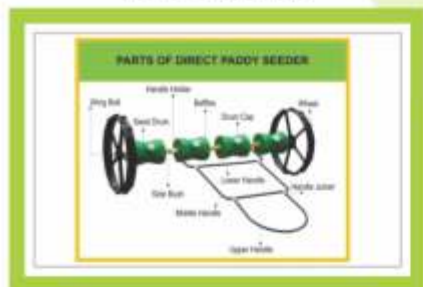

DRUM SEEDER